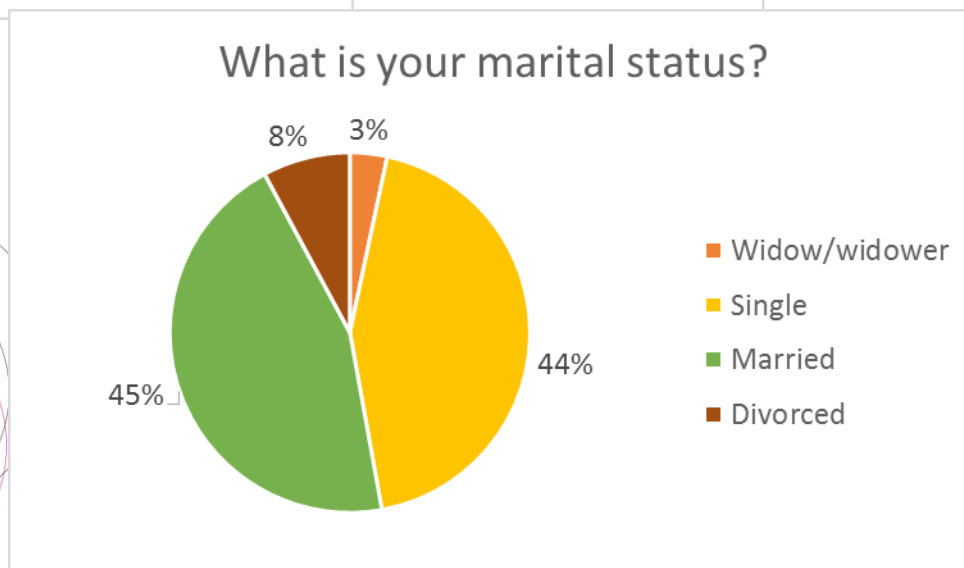

On-line survey Jan2015 – Apr2015

<https://docs.google.com/forms/d/1U9y0eUgLiWrvNQNSfjourpw1ZLu3CNNuu4dTaqHPn4/viewform?c=0&w=1>

513 answers (469 from Latvia)